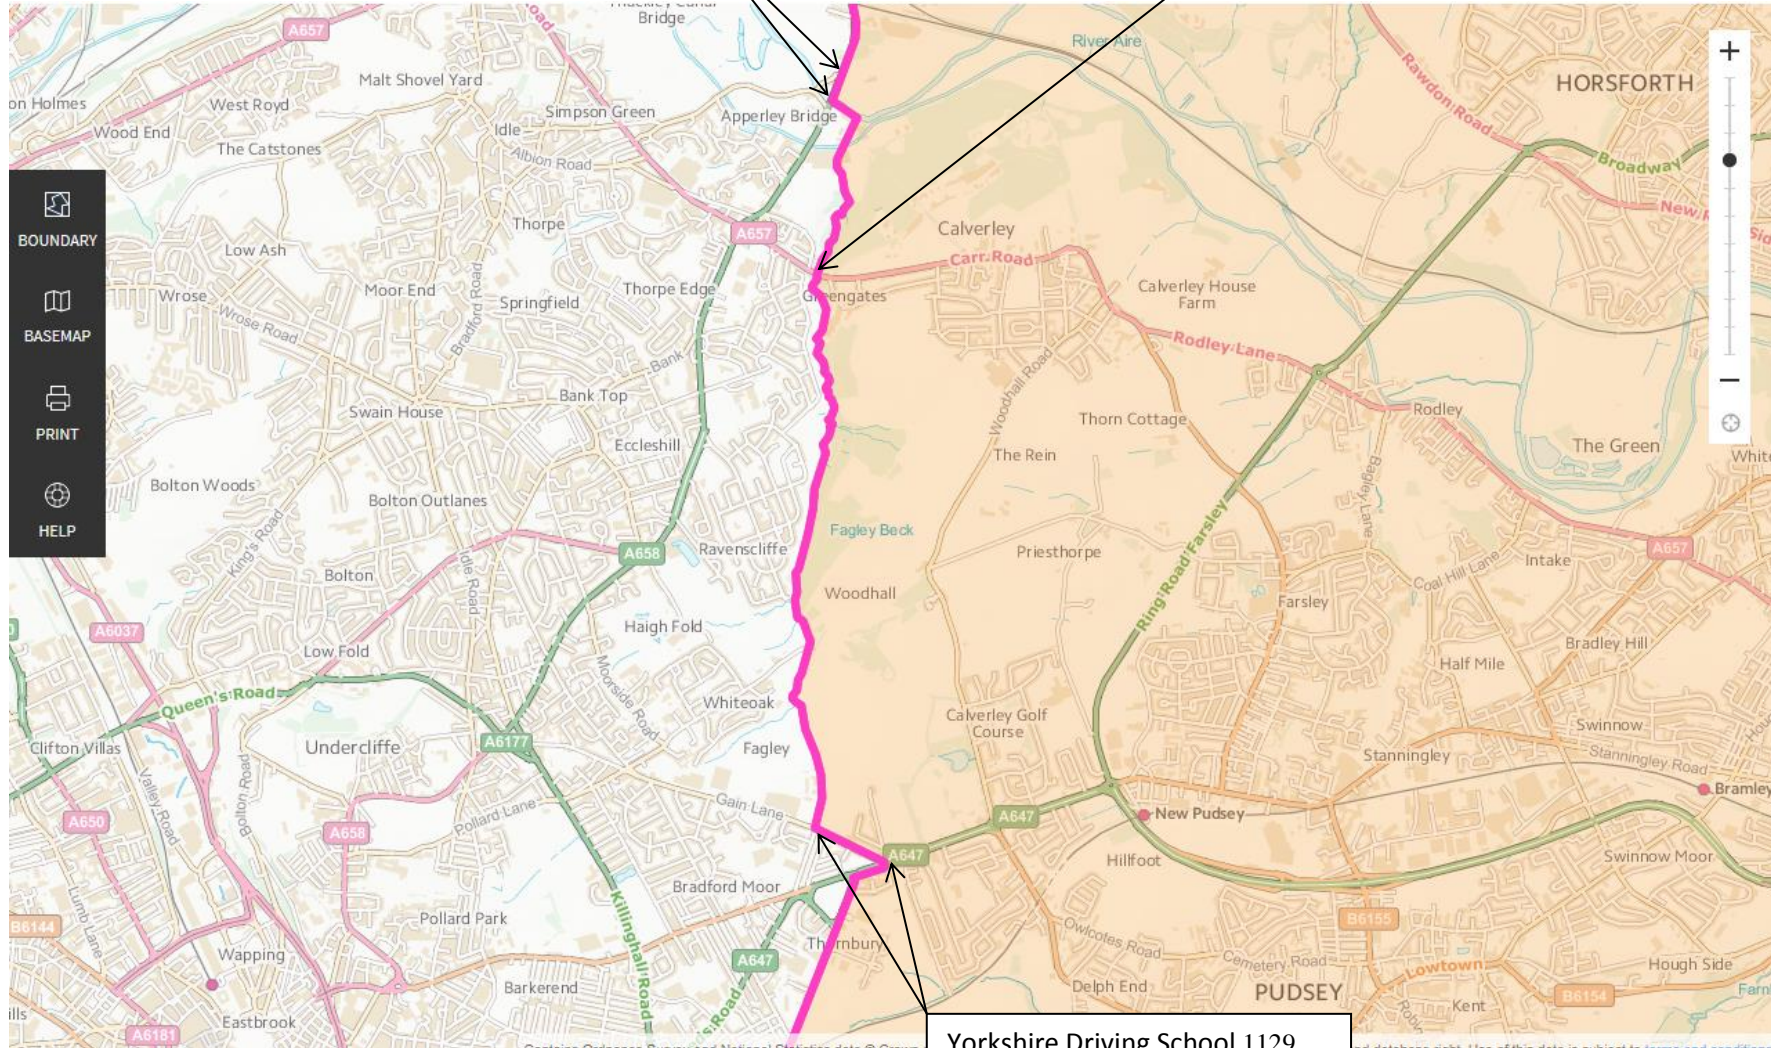

**13 West Leeds Calverley**

Bridge Motor Harrogate Rd,  
Bradford BD10 0NN

BP New Line, Bradford  
BD10 0BJ

Yorkshire Driving School 1129  
Leeds Rd, Bradford BD3 7DD