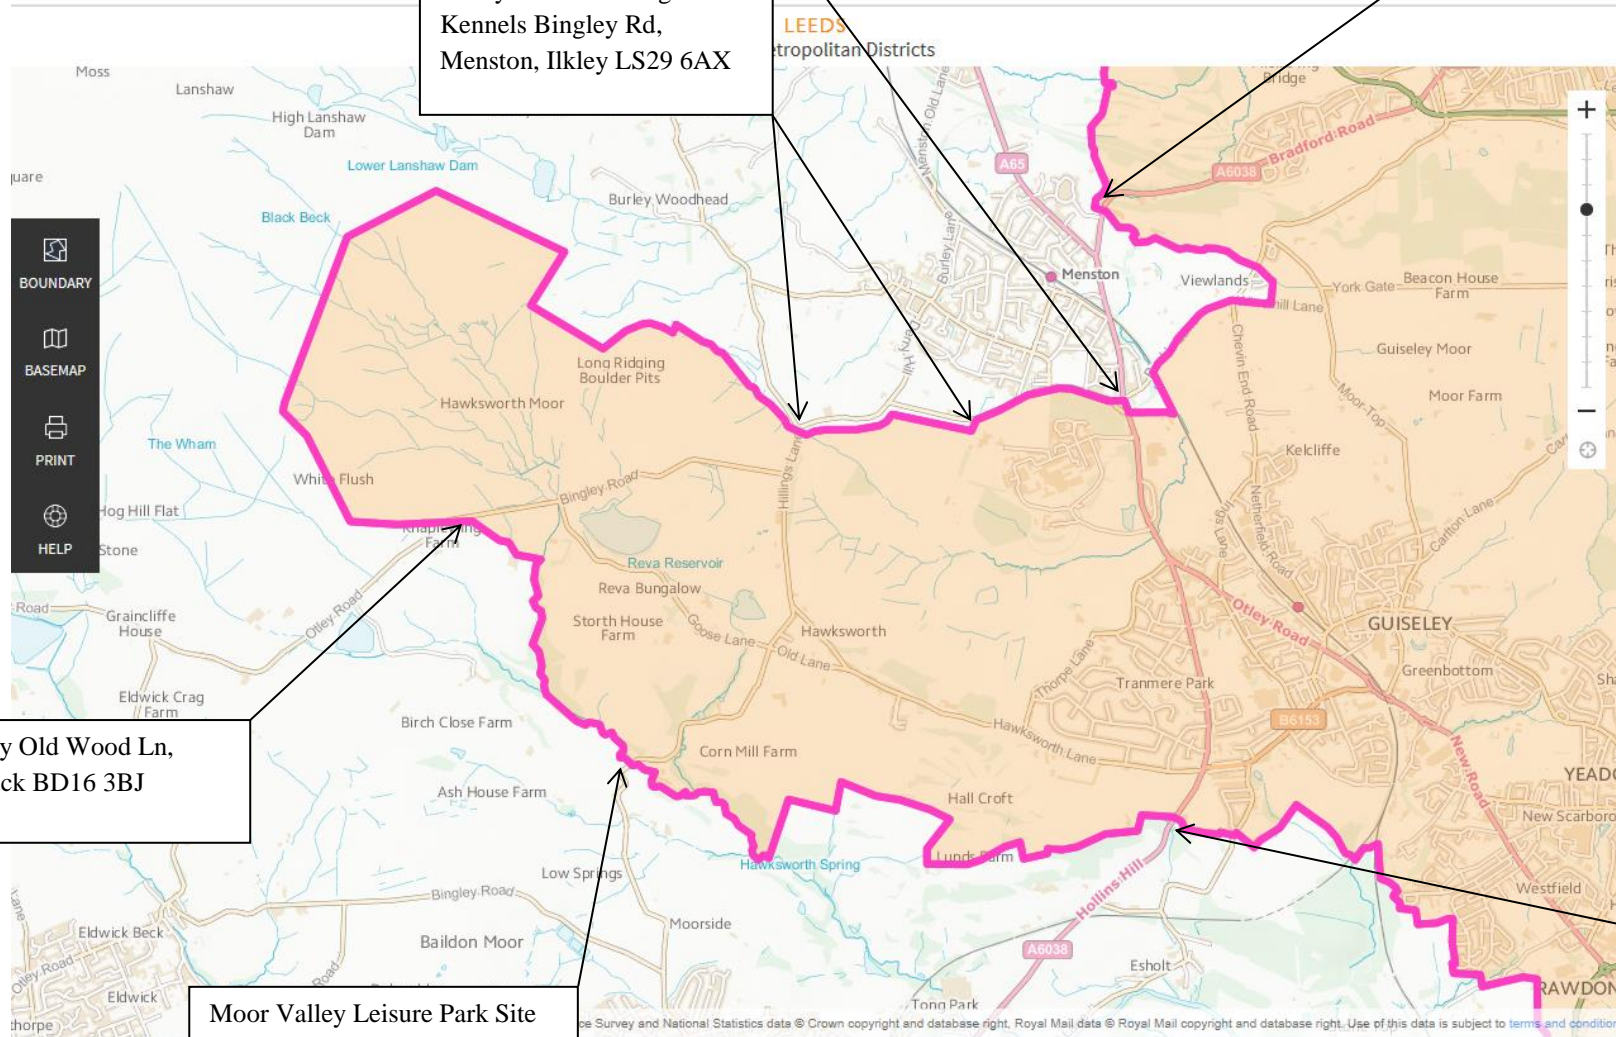

14 North West Leeds Guiseley Menston

Kineholme, Bradford Rd,
Menston, Ilkley LS29 6DJ

Otley (Ellar Ghyll) Recycling Site
Ellar Ghyll Cottage, Ellar Ghyll,
Menston, Otley LS21 3DN

Sunnymead Boarding
Kennels Bingley Rd,
Menston, Ilkley LS29 6AX

The Granary Old Wood Ln,
High Eldwick BD16 3BJ

Moor Valley Leisure Park Site
Office, Mill Ln, Hawksworth,
Leeds LS20 8PQ

Hollins Hill Farm
Hollins Hill, Guiseley,
Leeds LS20 8NN