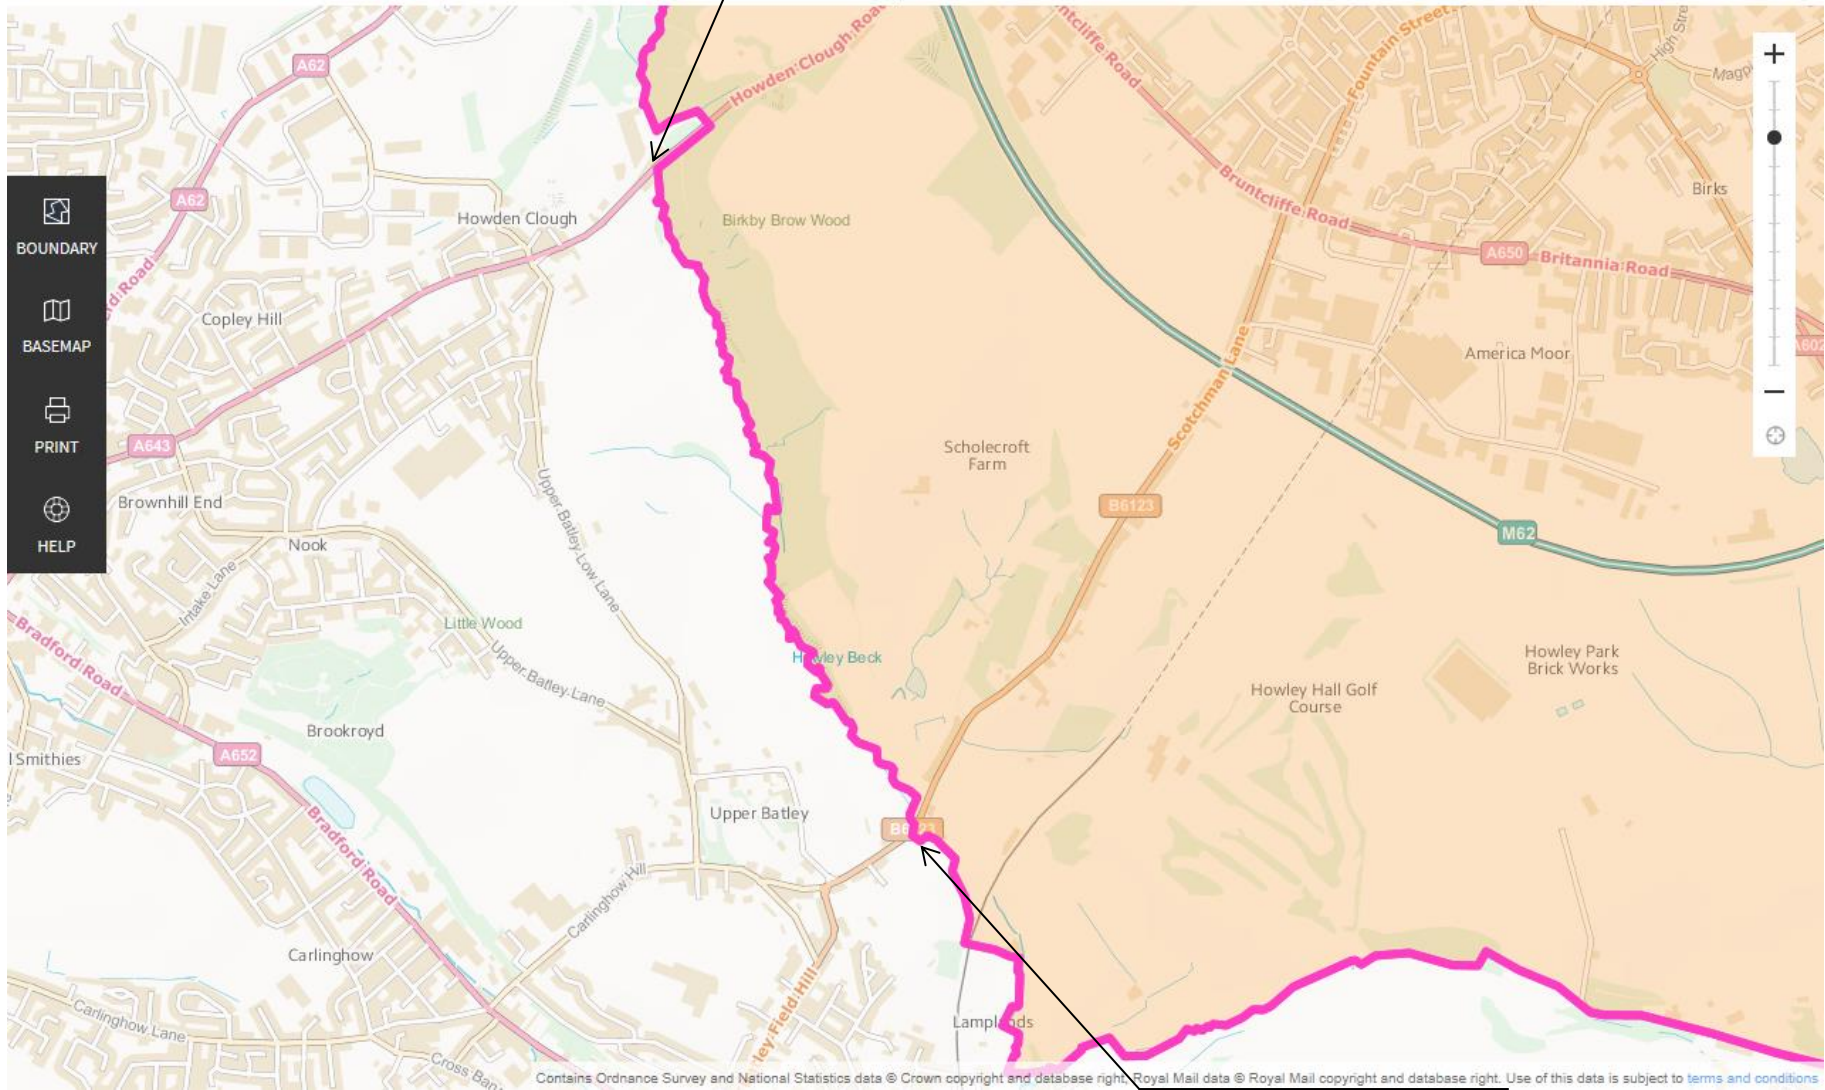

**10 South West Leeds Batley**

Hill Top Farm Howden  
Clough Rd, Morley,  
Leeds LS27 0LU

Howley Beck Farm Timothy  
Ln, Batley WF17 0BA