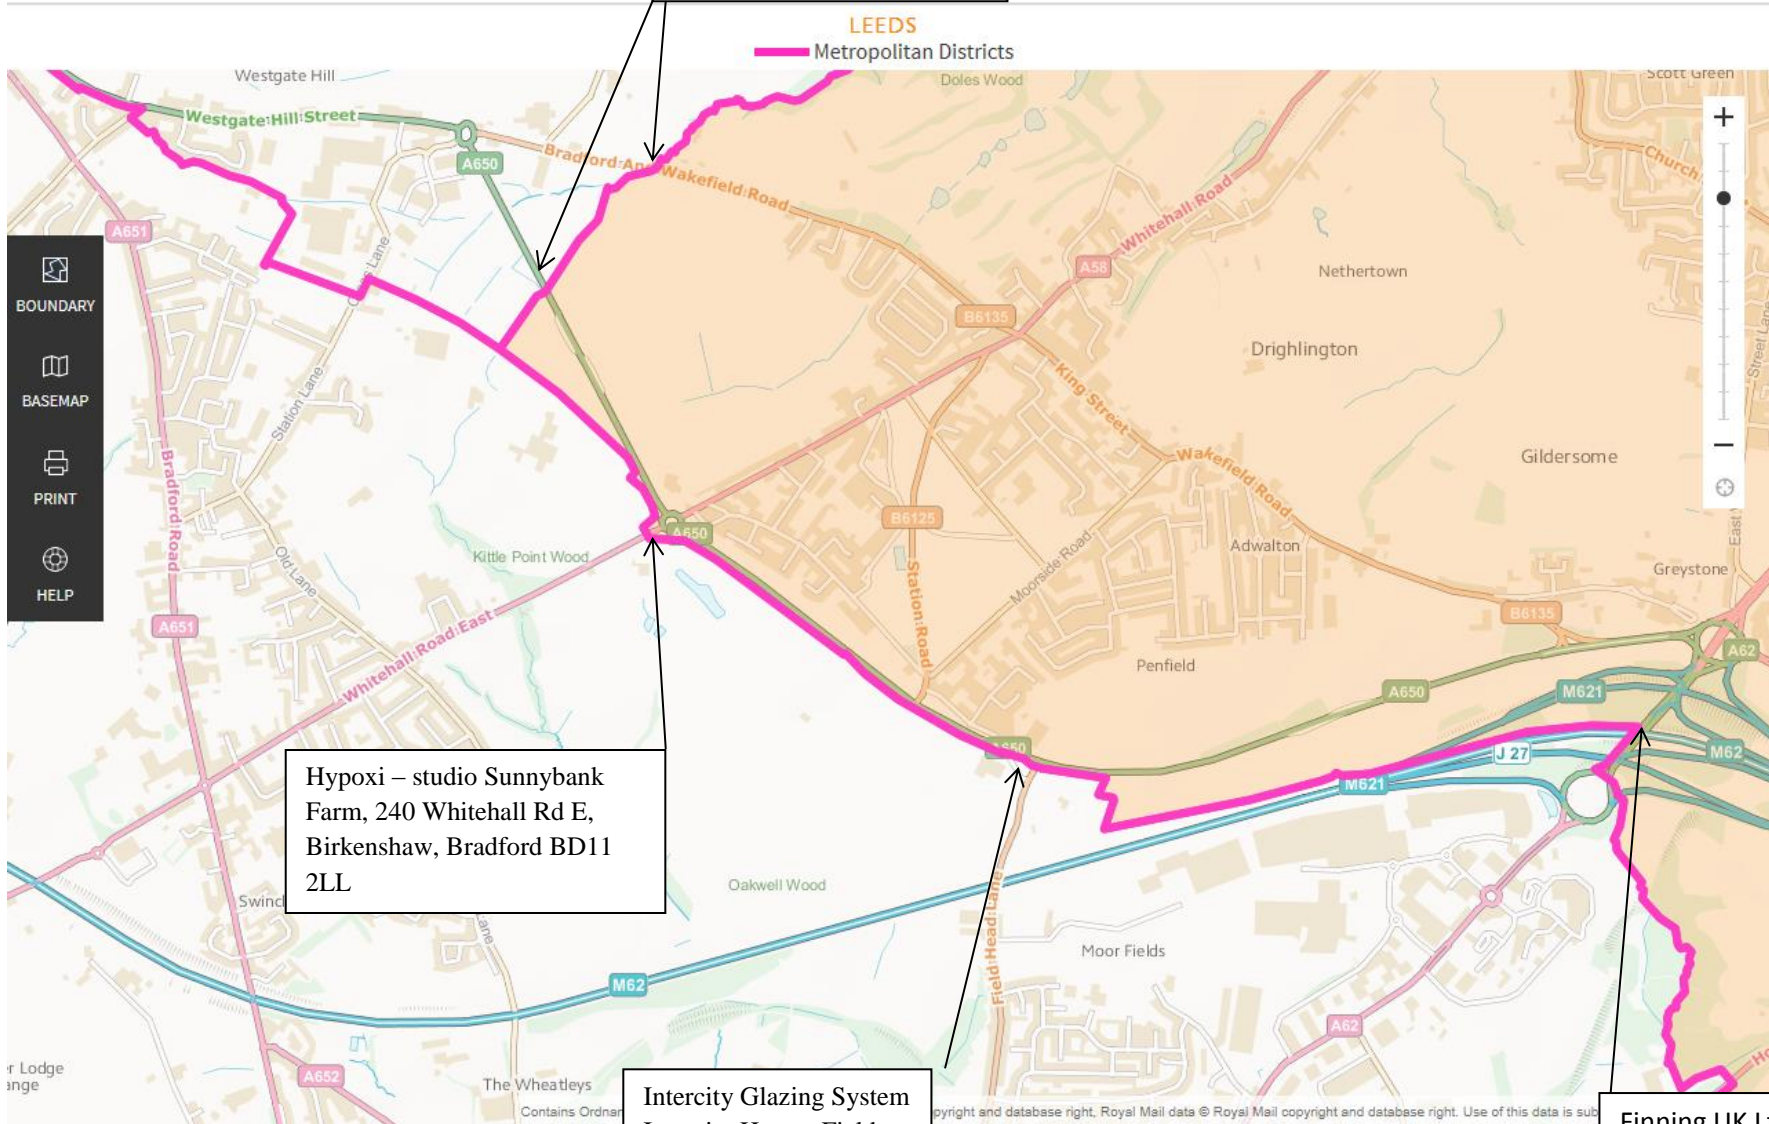

11 South West Leeds Gildersome

Nawaab Restaurant 74
Westgate Hill St,
Birkenshaw, Bradford BD4
OSB

Hypoxi – studio Sunnybank
Farm, 240 Whitehall Rd E,
Birkenshaw, Bradford BD11
2LL

Intercity Glazing System
Intercity House, Field
Head Ln, Birkenshaw,
Drighlington BD11 1JL