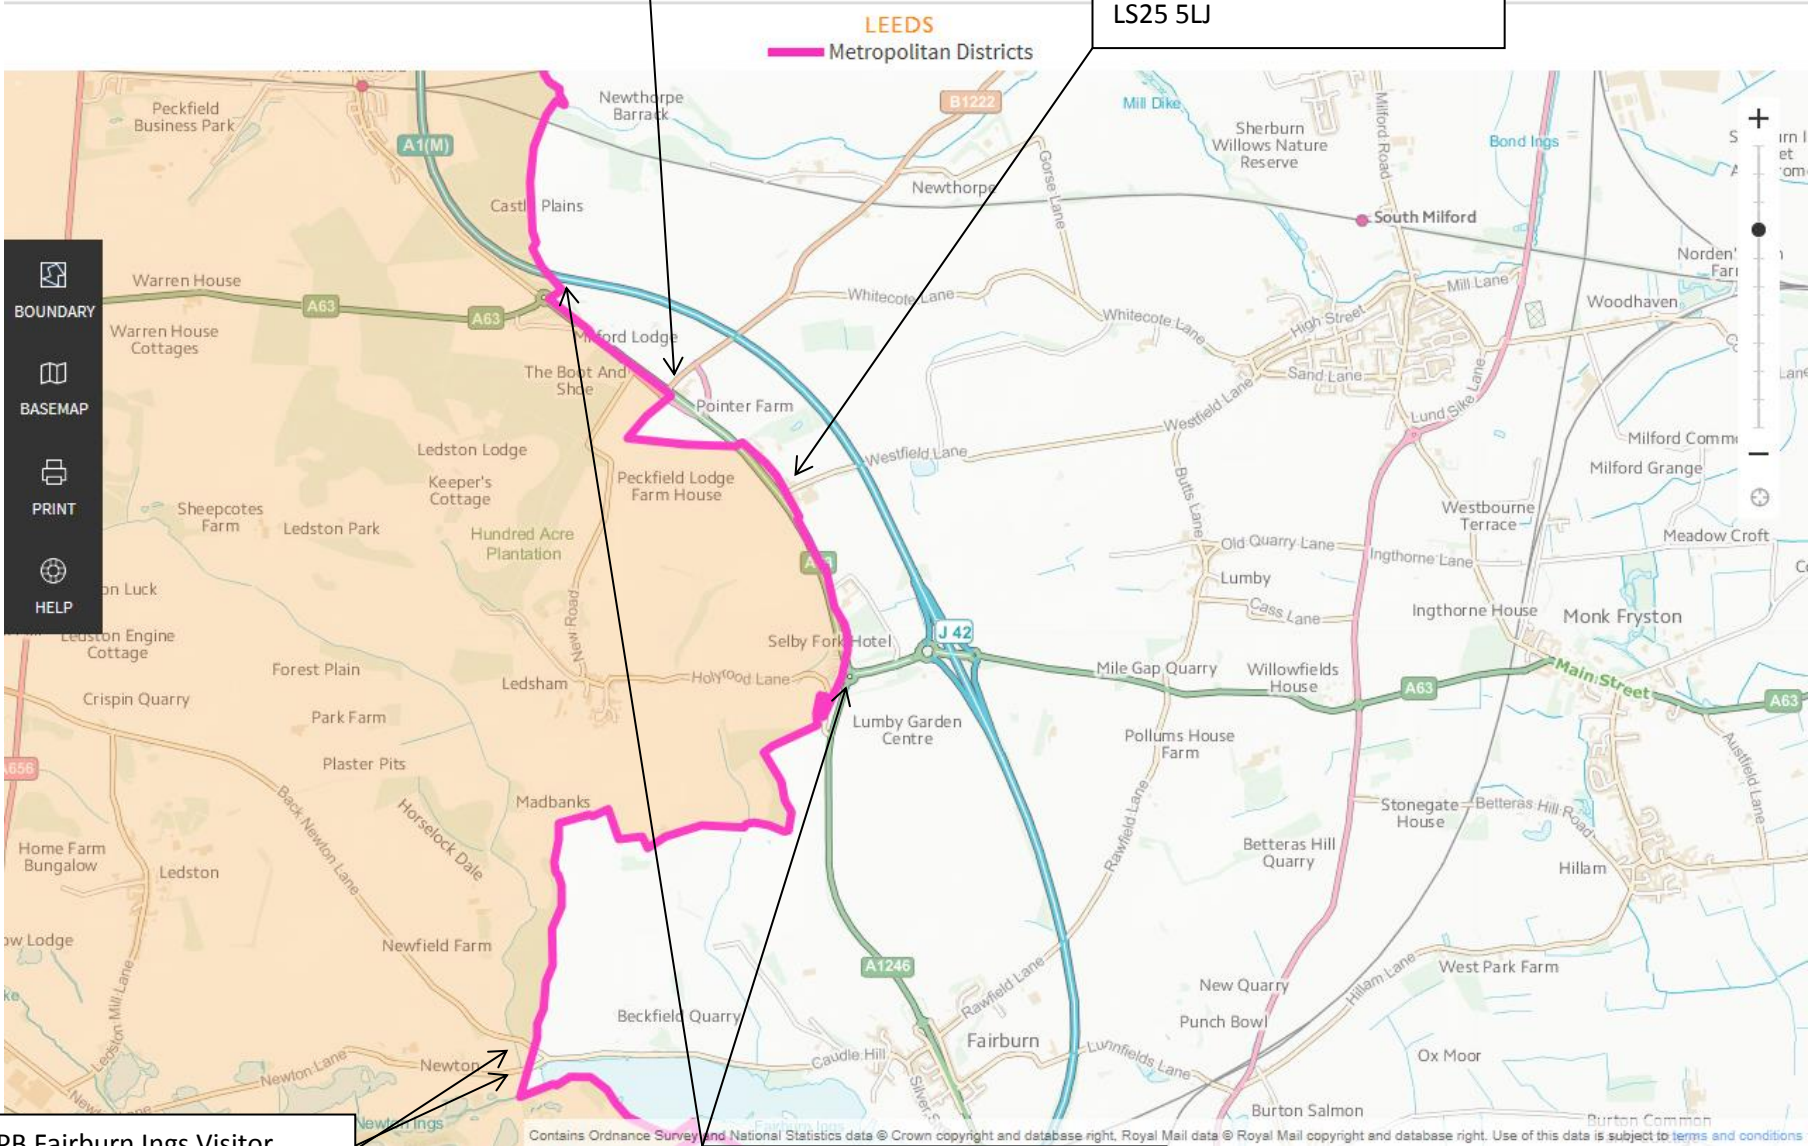

7 East Leeds A63 South Milford

Leeds Dog Training Centre Pointer Farm Kennels, Great North Rd, Leeds LS25 5LH

Milford Farm Scatt House Farm/Great North Rd, Leeds LS25 5LJ

- BOUNDARY
- BASEMAP
- PRINT
- HELP

RSPB Fairburn Ings Visitor Centre, Newton Ln, Castleford WF10 2BH

Lumby Garden Centre, Leys House, Lumby, Leeds LS25 5LE A9 (also use for A1M going North)