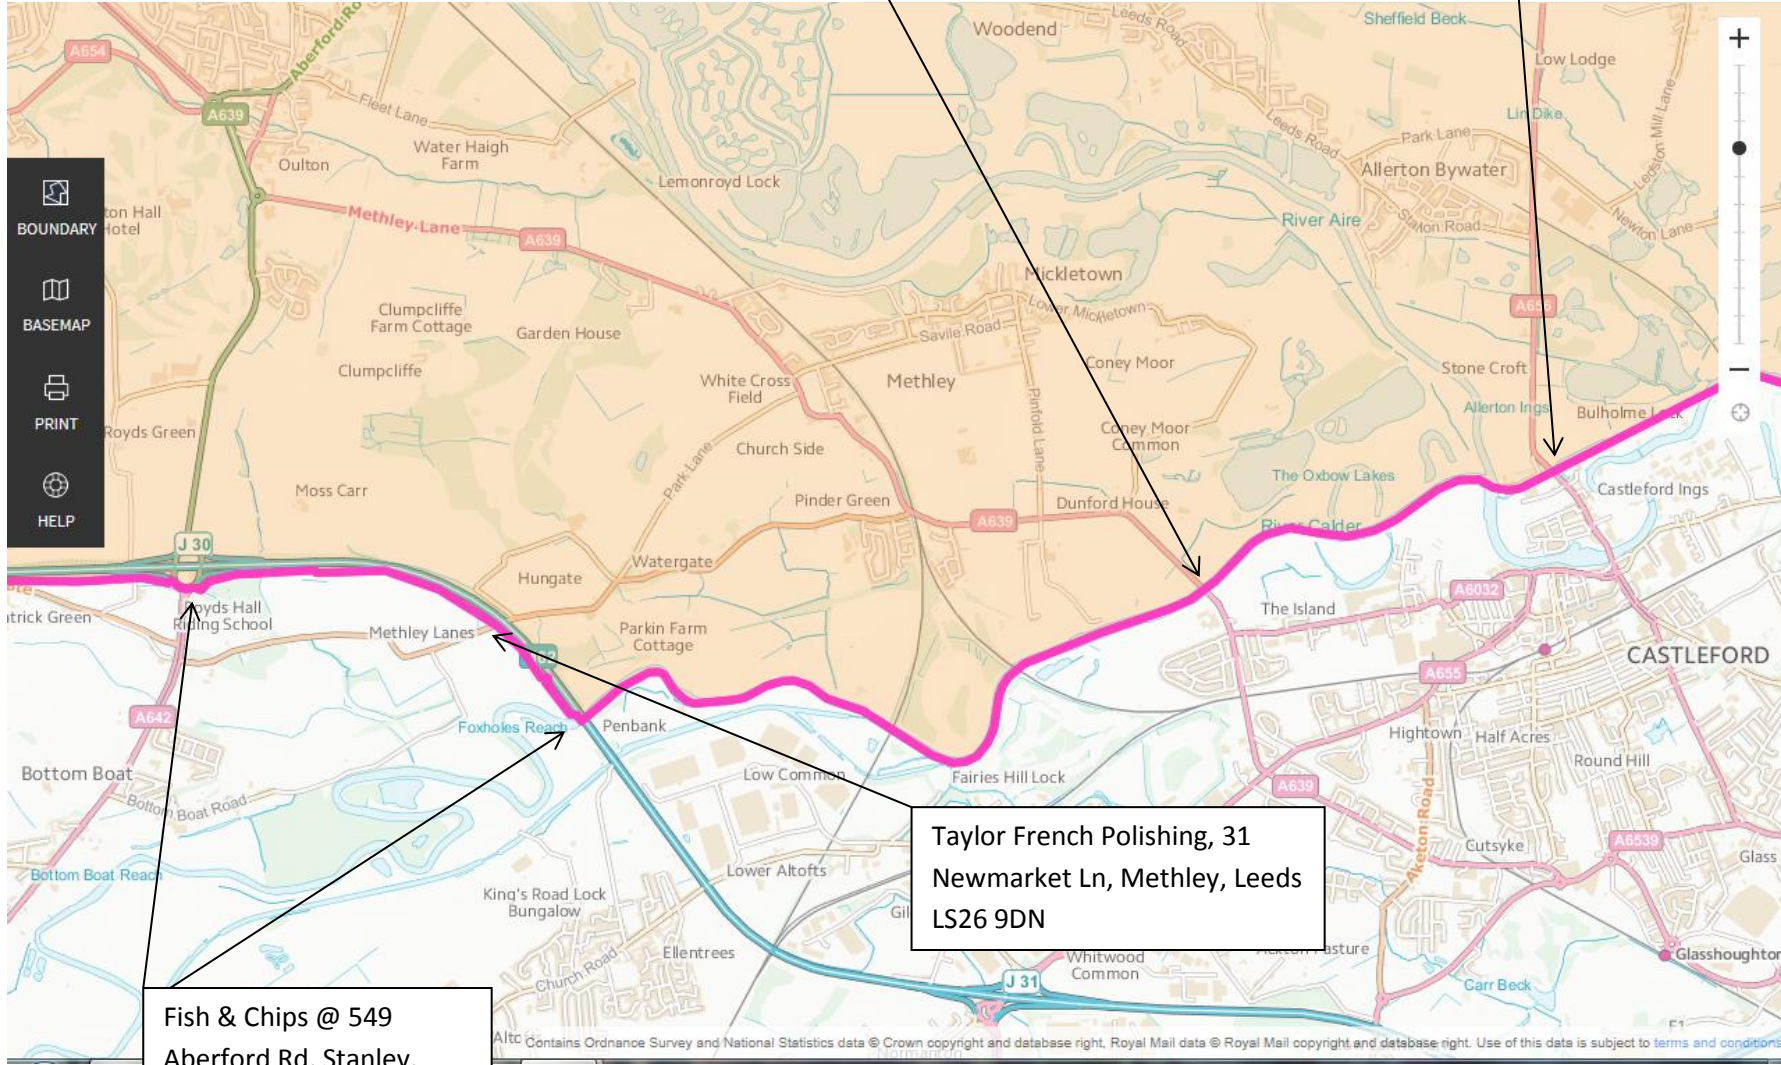

Methley Bridge Boatyard, Three Lane Ends,
Castleford WF10 1PW

Supreme Marine Ltd The Boat
Yard, Navigation Road, Lock
Lane, Castleford WF10 2LG

8 South East Leeds Castleford

Fish & Chips @ 549
Aberford Rd, Stanley,
Wakefield WF3 4AH (also
use for M62 going North)