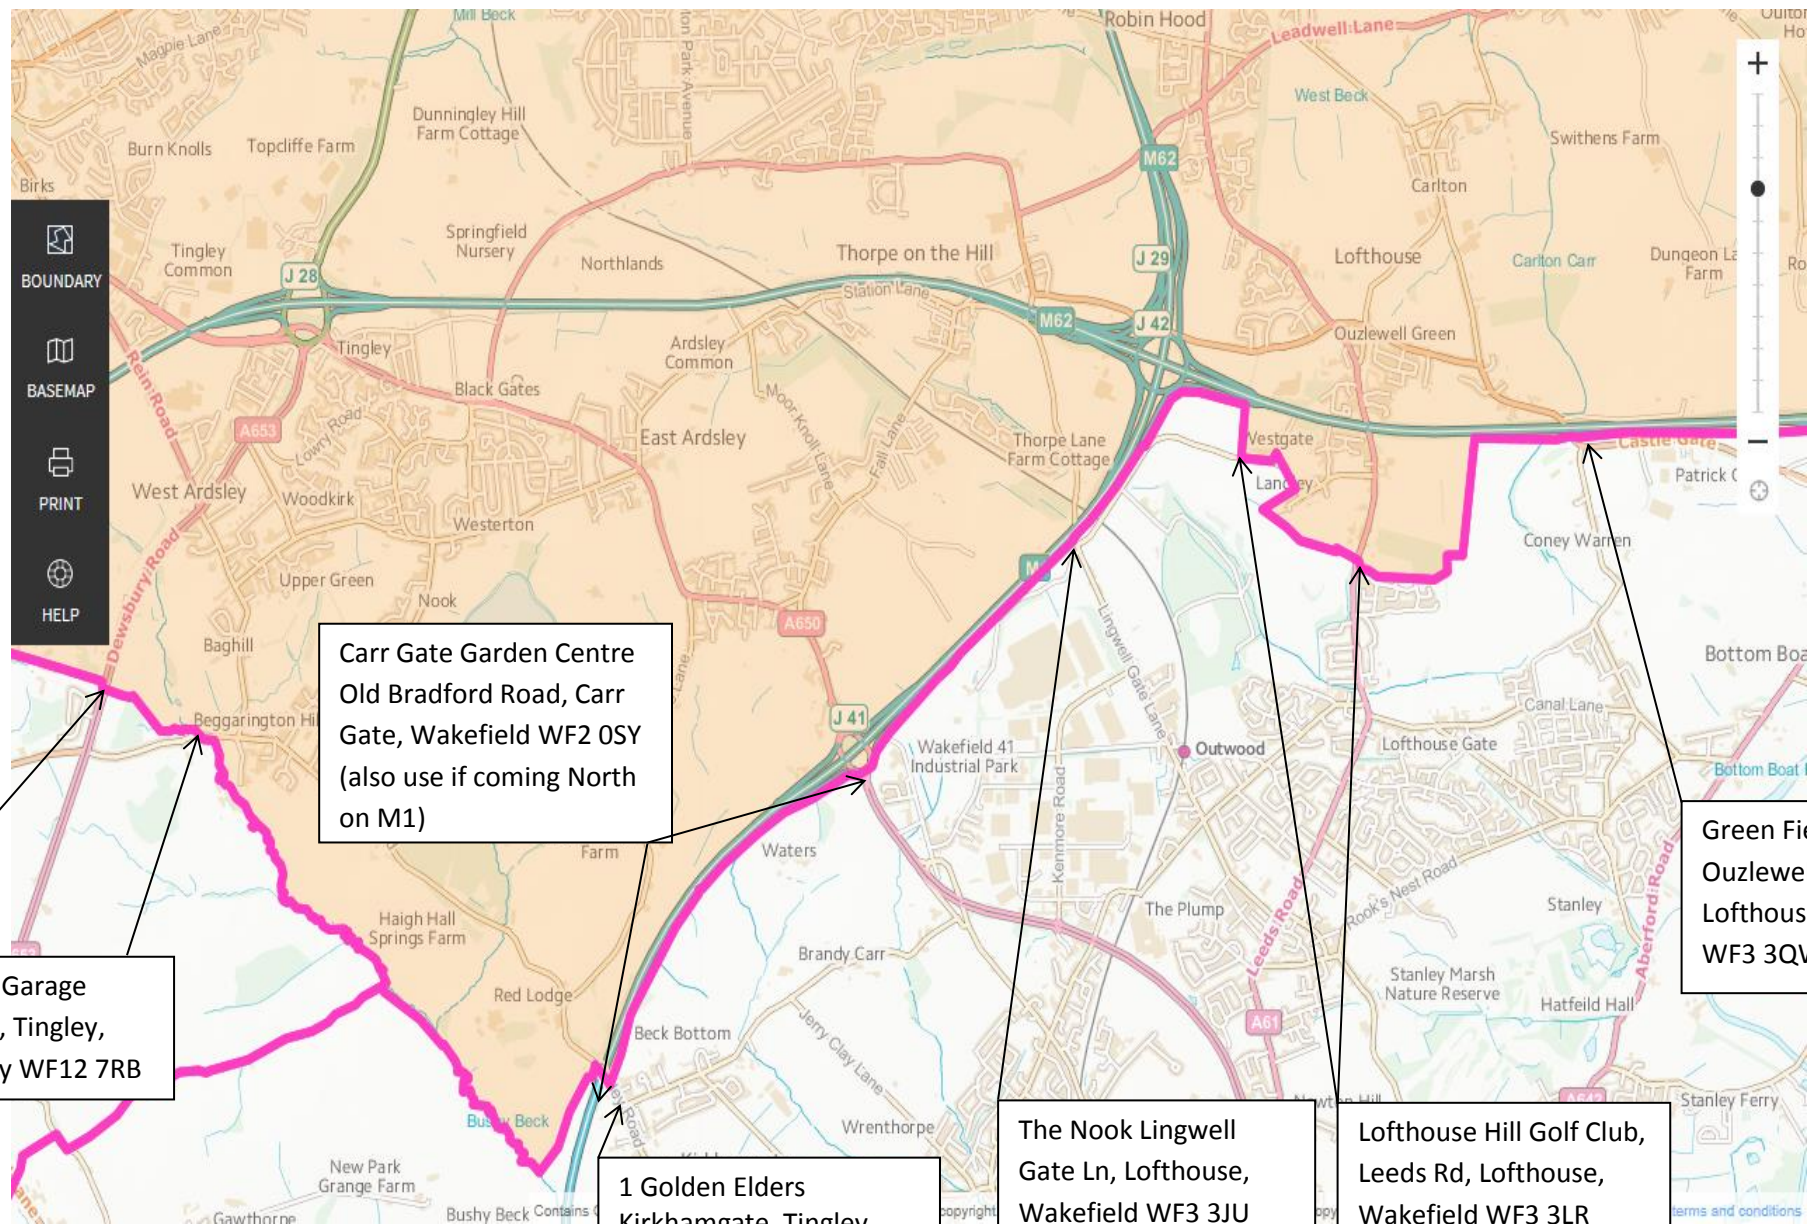

9 South Leeds Wakefield

Carr Gate Garden Centre
Old Bradford Road, Carr Gate, Wakefield WF2 0SY
(also use if coming North on M1)

Heybeck Garage
Leeds Rd, Tingley,
Dewsbury WF12 7RB

1 Golden Elders
Kirkhamgate, Tingley
Wakefield
WF2 0SA

The Nook Lingwell
Gate Ln, Lofthouse,
Wakefield WF3 3JU

Lofthouse Hill Golf Club,
Leeds Rd, Lofthouse,
Wakefield WF3 3LR

Green Field Produce
Ouzlewell Green,
Lofthouse, Wakefield
WF3 3QW