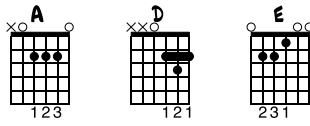

12 BAR BLUES

KEY OF A

STANDARD TUNING

♩ = 120

E-GT

1 A

2 D

3 A