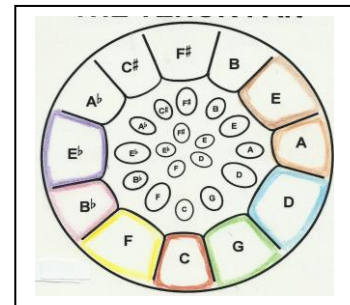

### Note Naming [with flats and sharps]

1. Seven of the twelve different musical notes are named, in English, after the first seven letters of the alphabet. The other five are referred to as sharps and flats and use the seven letters and then add a sharp or a flat sign or both. It is tricky to explain. Look at these tables:

2. This is how these 12 notes look on a soprano [aka tenor] steel pan. The sharps and flats are all on the left - top hand side of the pan and they usually labelled as letter and sharp and flat signs. If you own your own pan, in time, you will rub the names off.

3. This where they are a LH [left-handed] guitar and on a keyboards. On a guitar the notes are just identical to look at, just increasingly smaller frets [spaces] as you go up in pitch [go higher in sound].

### POLLY PUT THE KETTLE ON

1 <b>F</b>	2 <b>F</b>	3 <b>C<sup>7</sup></b>	4 <b>C<sup>7</sup></b>
C D C B	A F F ~	G A G F	E C C ~
5 <b>F</b>	6 <b>F</b>	7 <b>B<sup>b</sup> C<sup>7</sup></b>	8 <b>F</b>
C D C B	A F F F	D ~ E ~ F F	